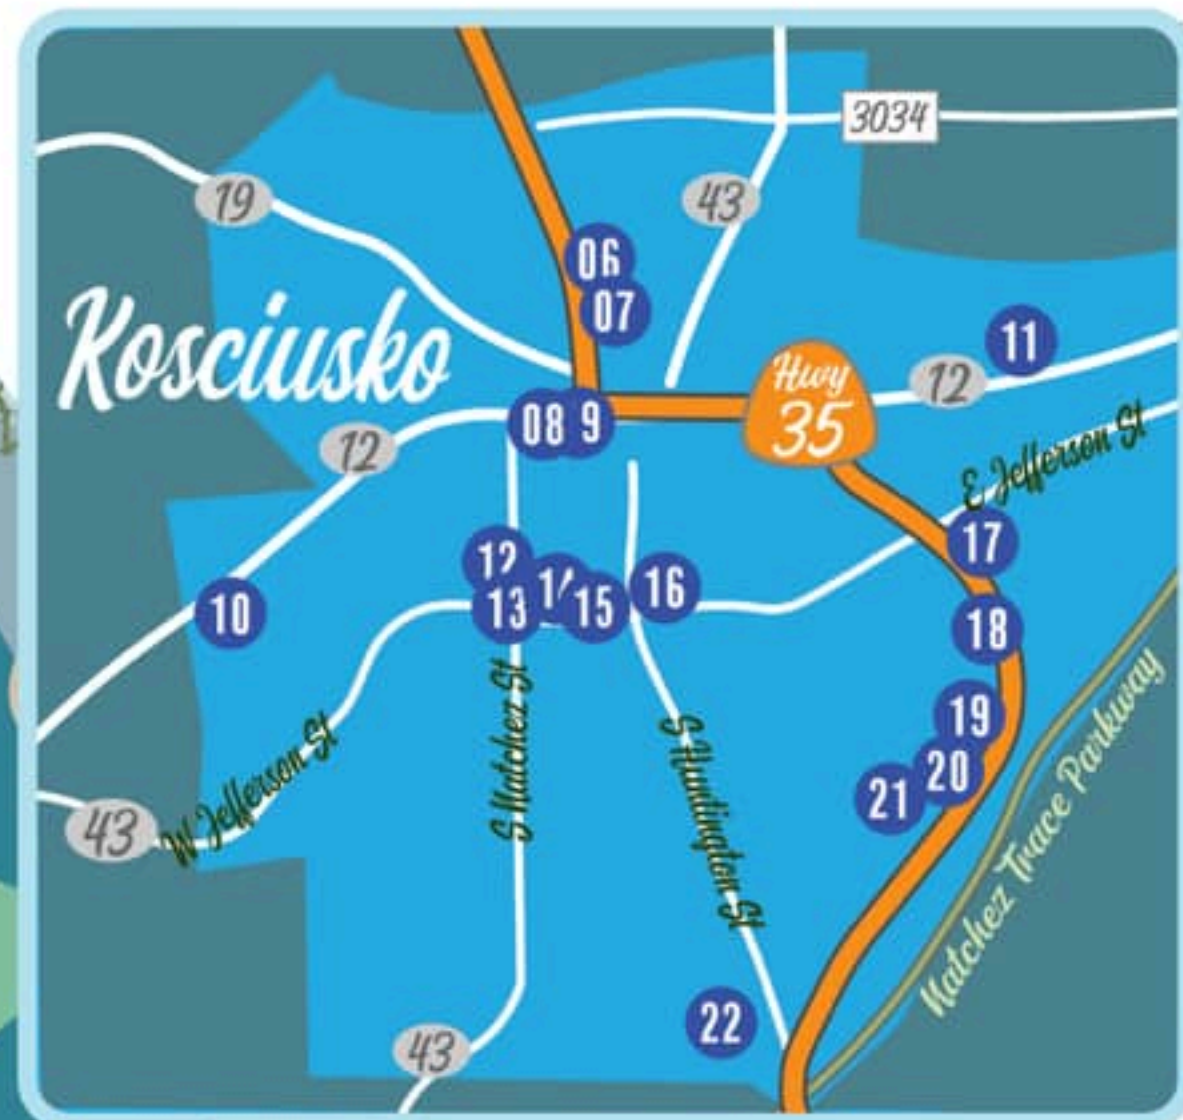

PICKING 35

Saturday, April 6th, 2024

THE OFFICIAL Treasure Map!

Vaiden, Kosciusko, Carthage, Walnut Grove and parts in between.

IT'S A 75 mile YARD SALE!

Start North and head South
... or South and head North.
It's up to you!

Scan this code with your
phone's camera to

Follow the Google Map!

<http://bit.ly/Picking35-2024>

So many Treasures to be found!

So many places to Explore!

Grab your friends and make a plan!

Zoomed in
City Views